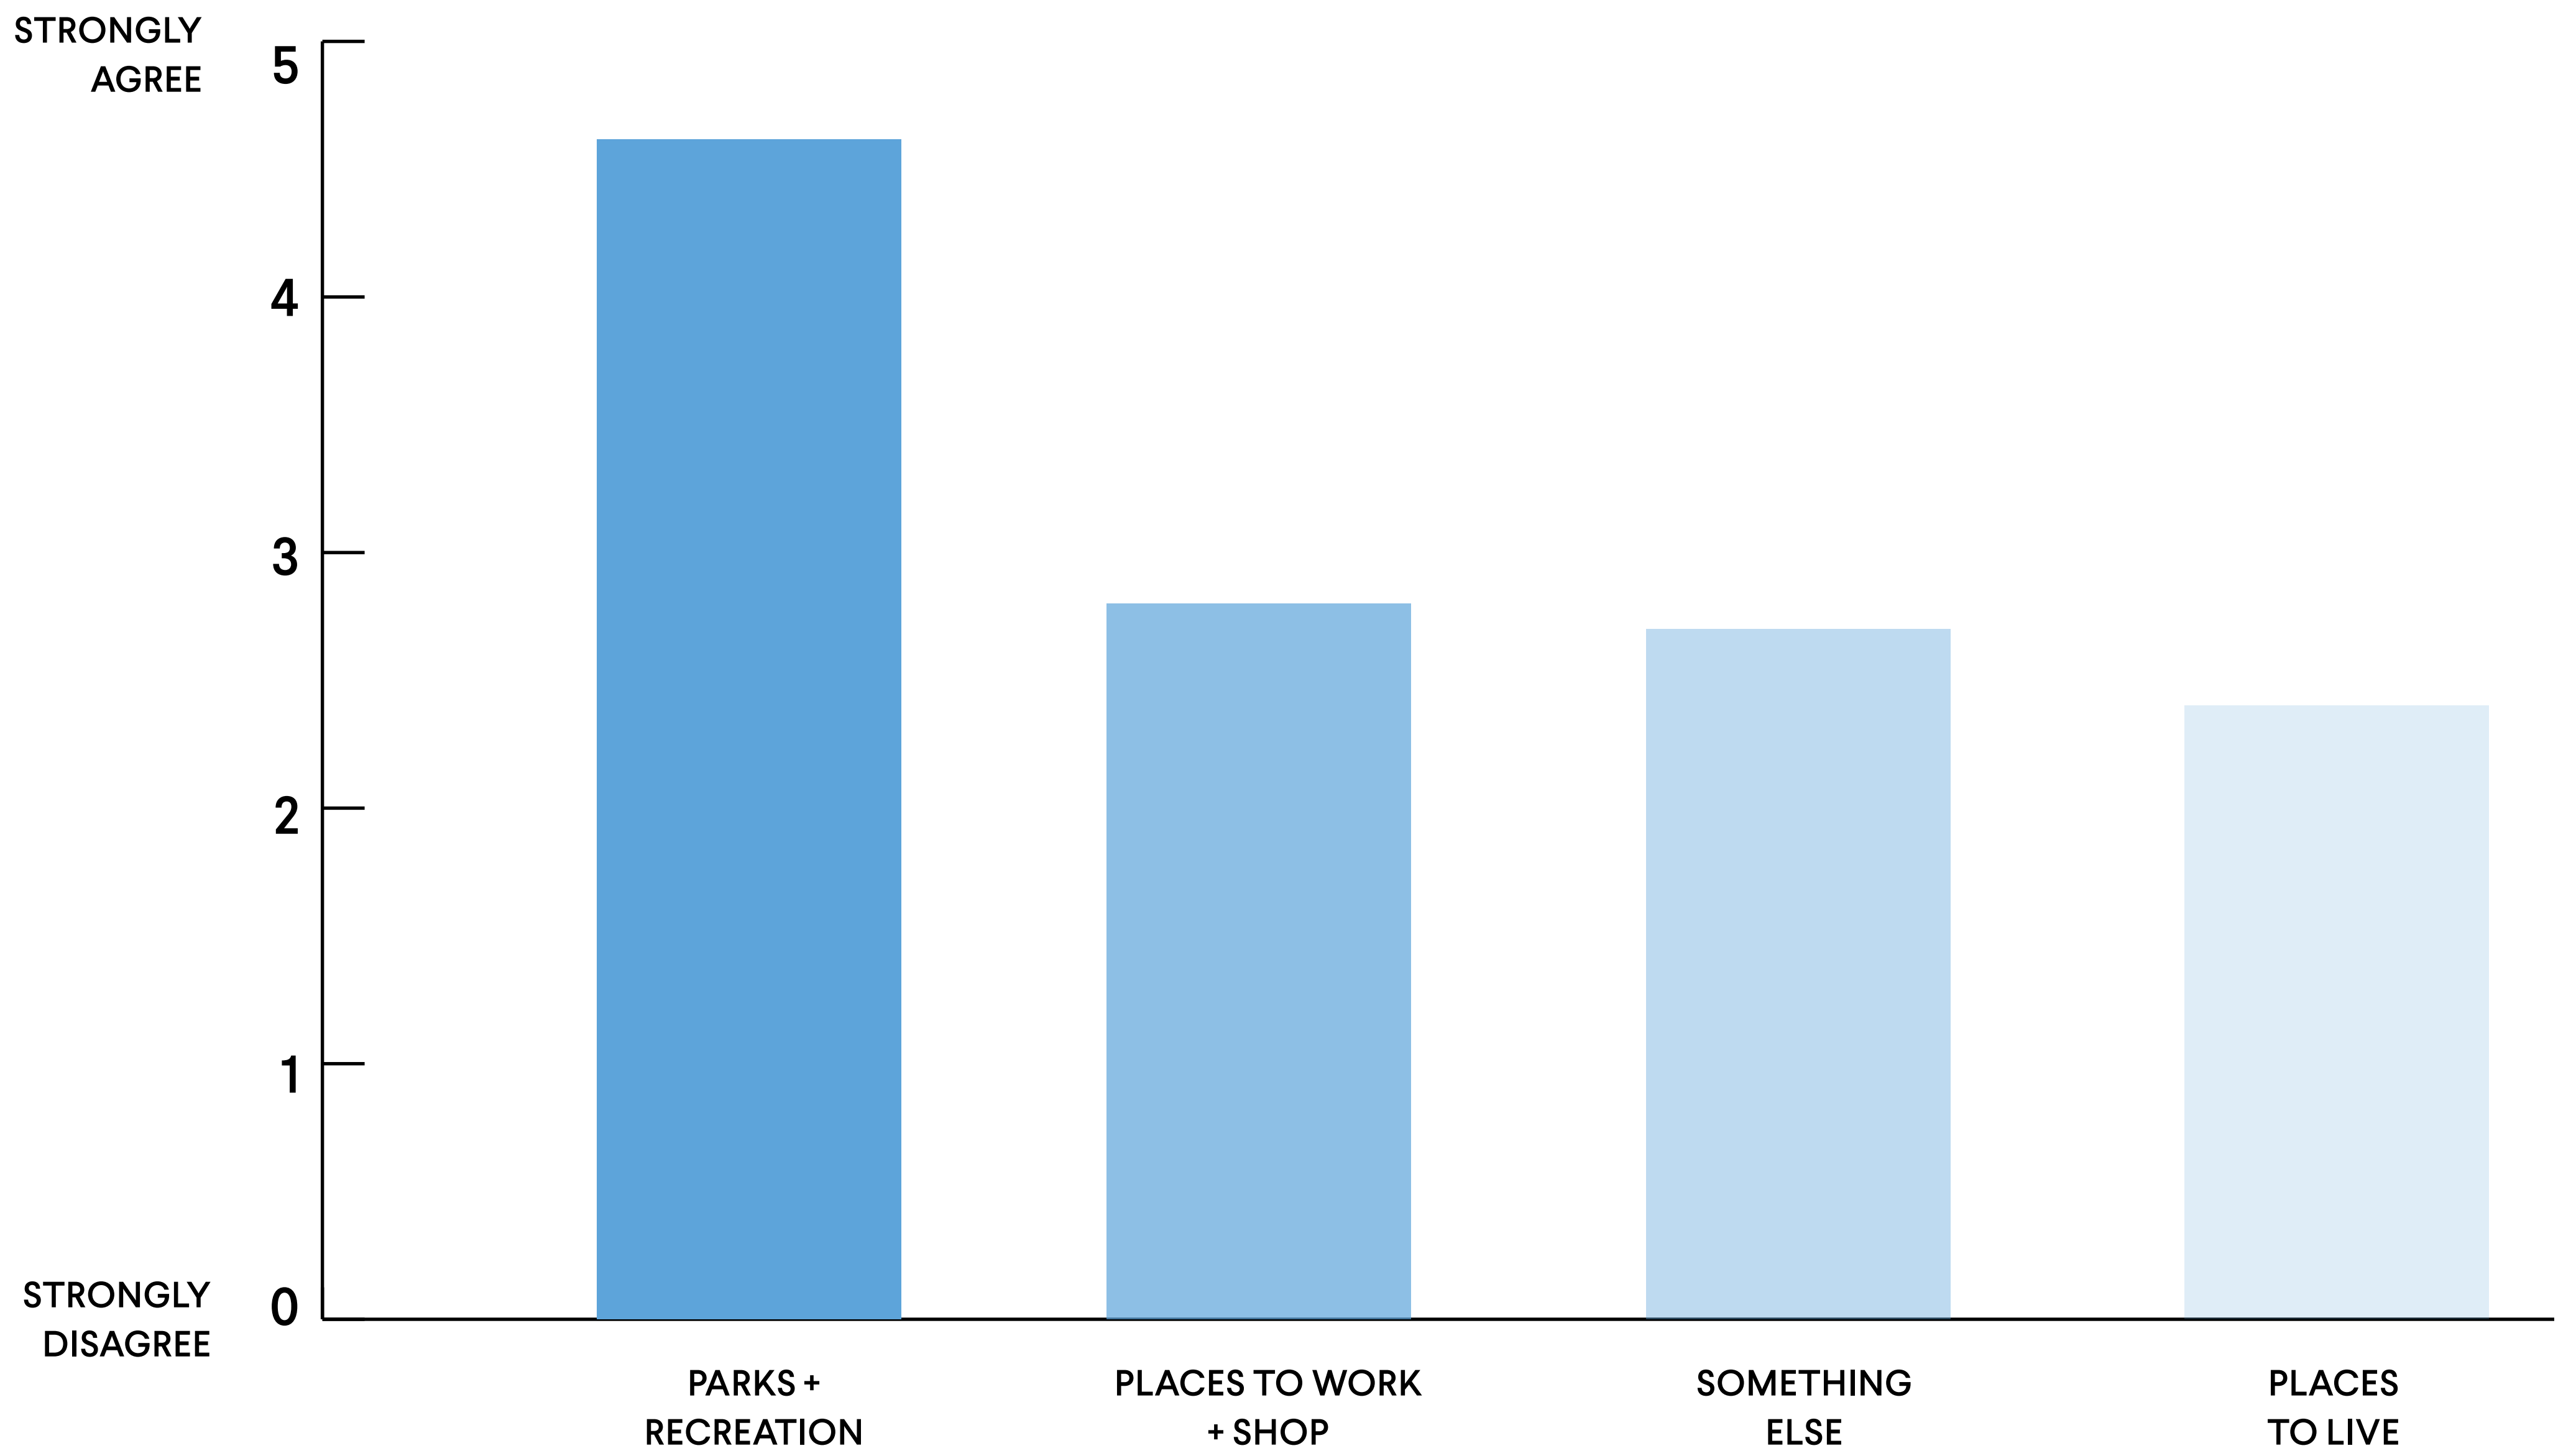

# COMMUNITY WORKSHOP POLL RESULTS

ON OCTOBER 12TH THE FIRST COMMUNITY WORKSHOP WAS CONDUCTED VIRTUALLY. OVER 200 MEMBERS OF THE MIDDLETOWN COMMUNITY ATTENDED AND PARTICIPATED IN THE FOLLOWING AUDIENCE POLLS.

## WHICH TYPES OF USES WOULD YOU LIKE TO SEE AT THE WATERFRONT?

## IF INCLUDED AT THE RIVERFRONT, WHAT TYPES OF PLACES FOR WORKING AND SHOPPING WOULD YOU LIKE TO SEE?

## IF INCLUDED AT THE RIVERFRONT, WHAT TYPES OF PLACES TO LIVE WOULD YOU LIKE TO SEE?