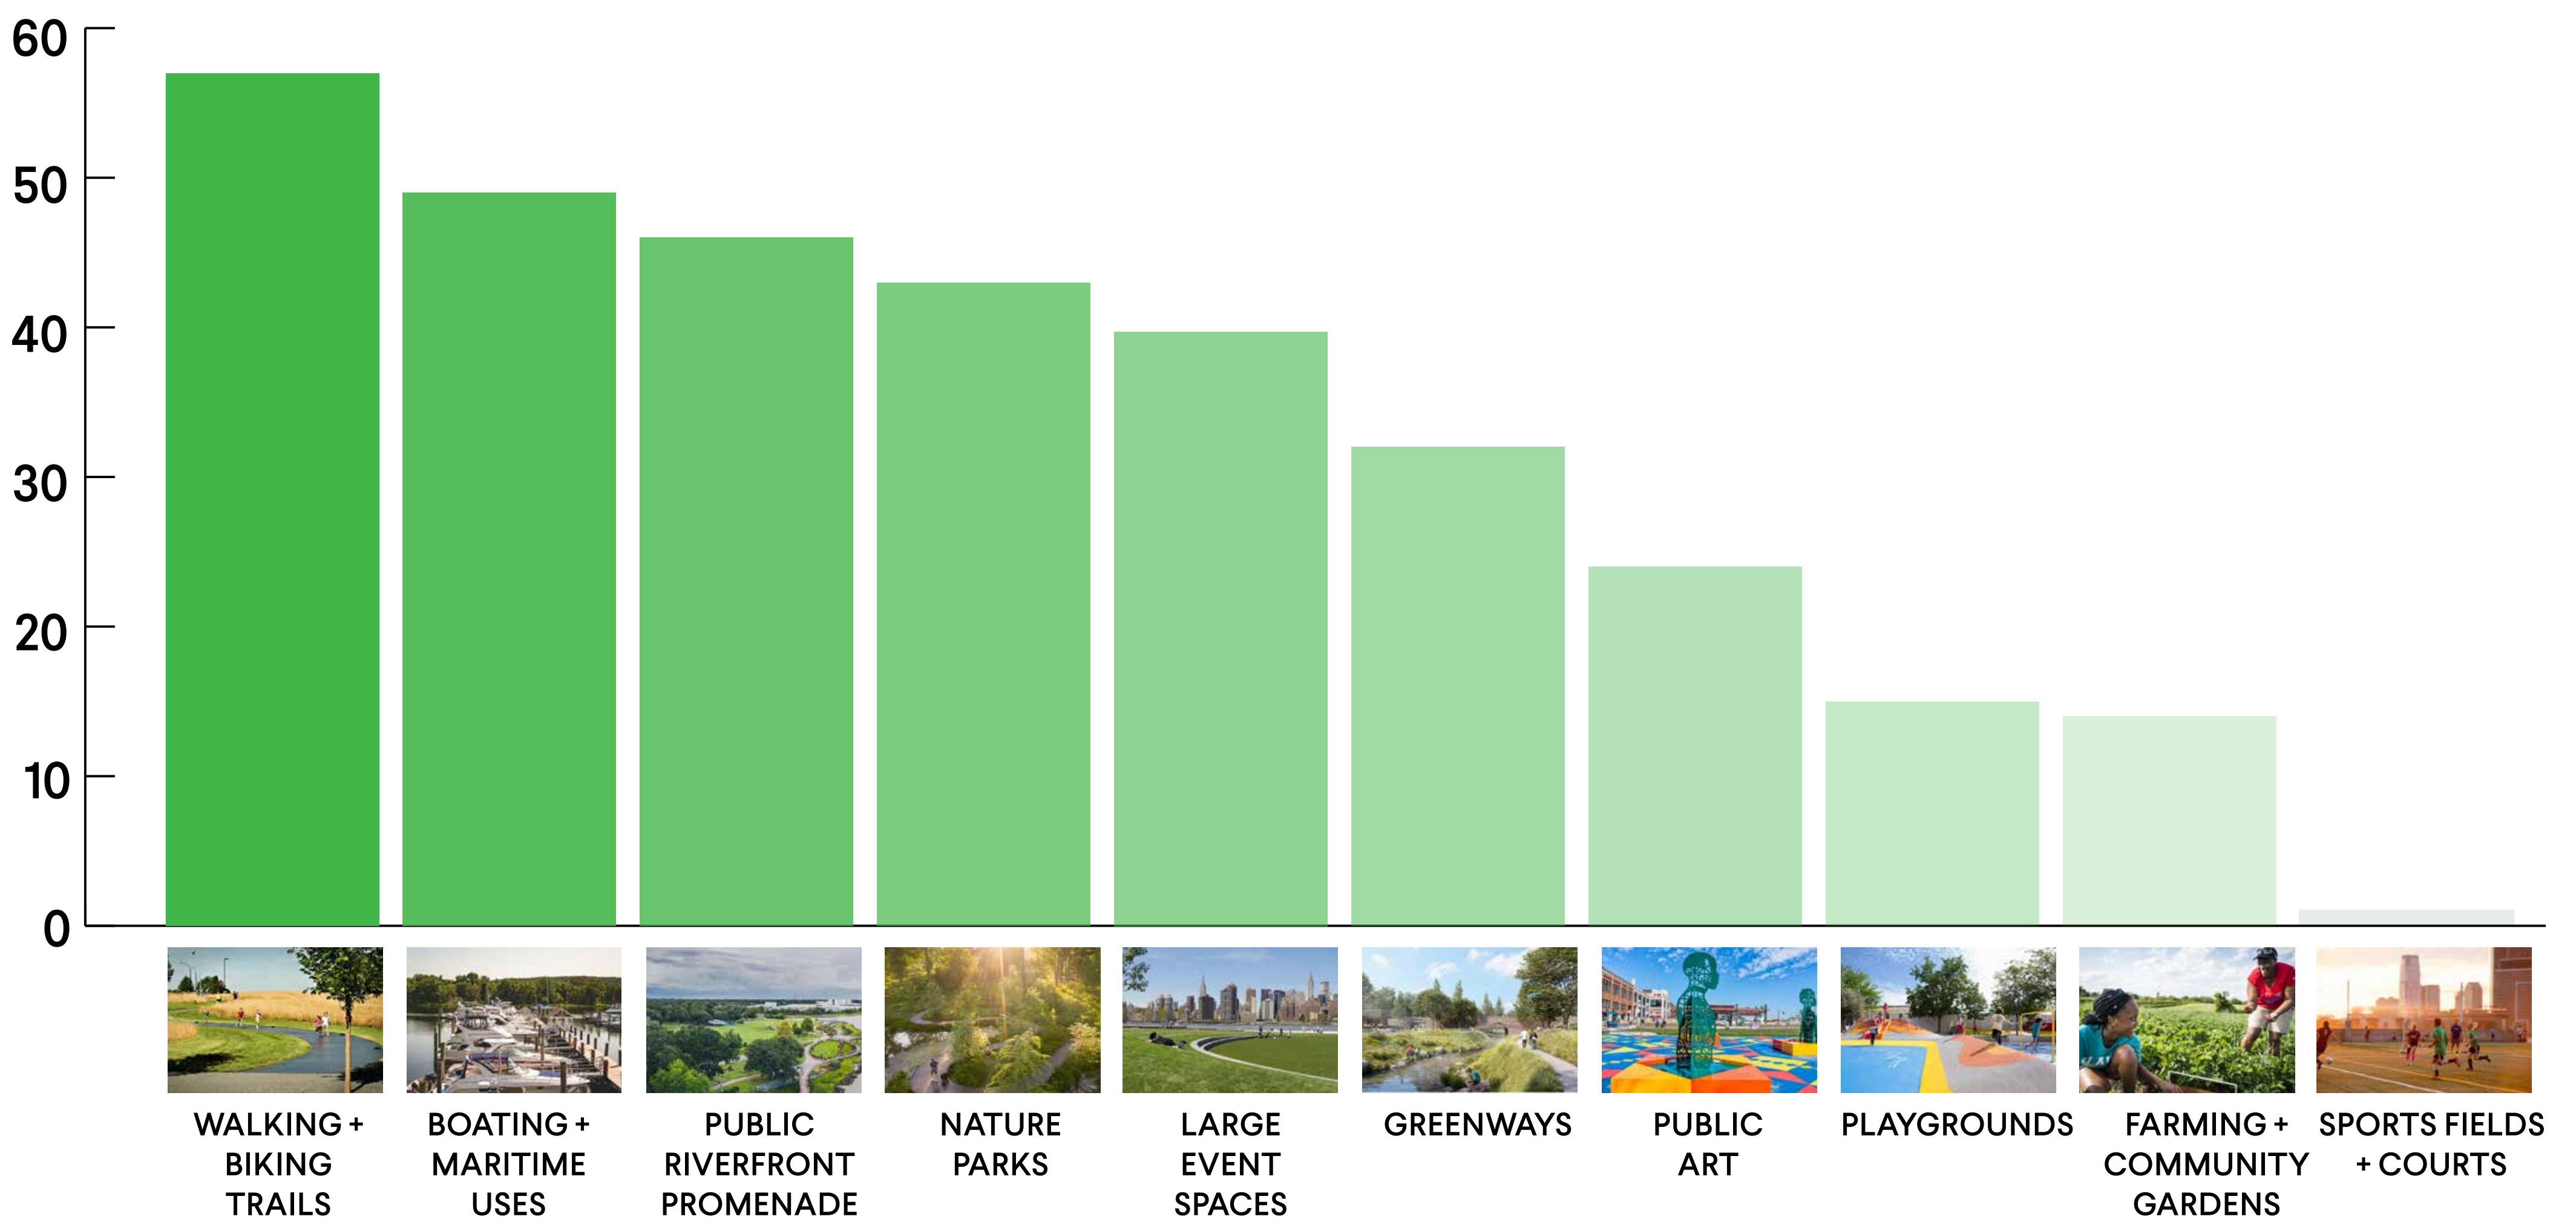

# COMMUNITY WORKSHOP POLL RESULTS

ON OCTOBER 12TH THE FIRST COMMUNITY WORKSHOP WAS CONDUCTED VIRTUALLY. OVER 200 MEMBERS OF THE MIDDLETOWN COMMUNITY ATTENDED AND PARTICIPATED IN THE FOLLOWING AUDIENCE POLLS.

## WHICH TYPES OF USES WOULD YOU LIKE TO SEE AT THE WATERFRONT?

## IF INCLUDED AT THE RIVERFRONT, WHAT TYPES OF PARKS AND RECREATION SPACES WOULD YOU LIKE TO SEE?

## IF INCLUDED AT THE RIVERFRONT, WHAT TYPES OF PLACES TO LIVE WOULD YOU LIKE TO SEE?