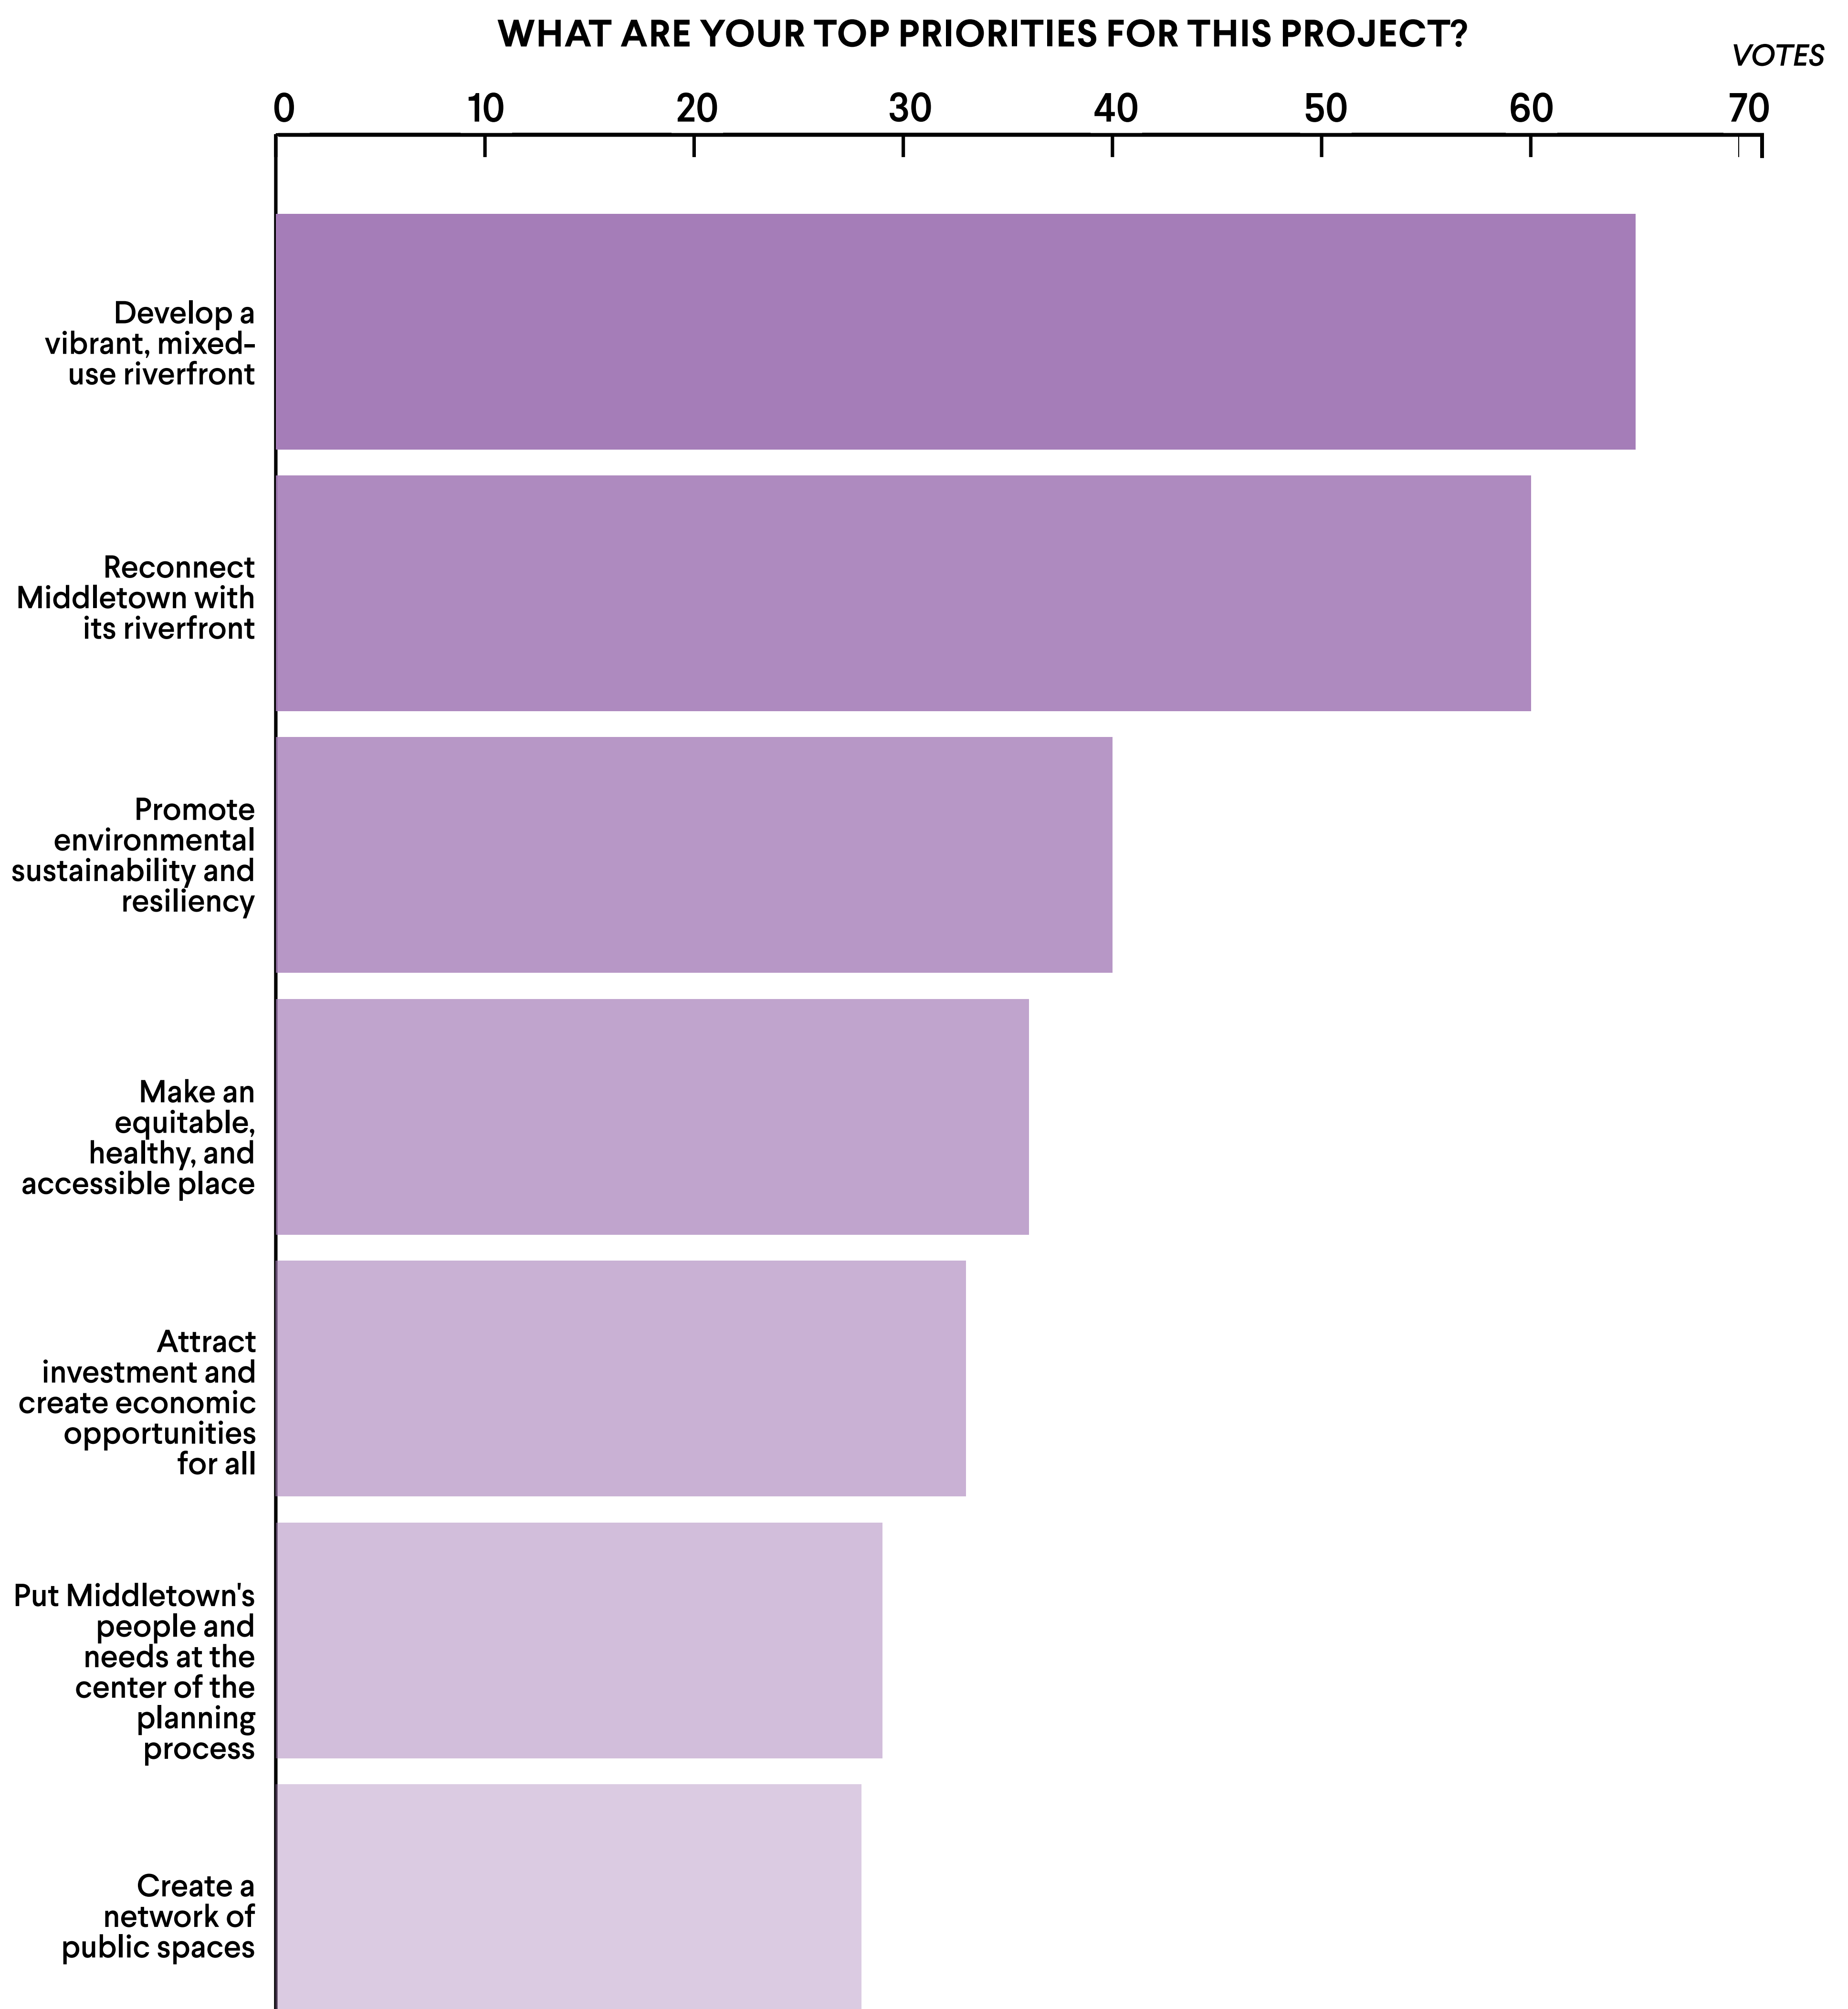

# COMMUNITY WORKSHOP POLL RESULTS

ON OCTOBER 12TH THE FIRST COMMUNITY WORKSHOP WAS CONDUCTED VIRTUALLY. OVER 200 MEMBERS OF THE MIDDLETOWN COMMUNITY ATTENDED AND PARTICIPATED IN THE FOLLOWING AUDIENCE POLLS.

## WHICH TYPES OF USES WOULD YOU LIKE TO SEE AT THE WATERFRONT?

## IF INCLUDED AT THE RIVERFRONT, WHAT TYPES OF PARKS AND RECREATION SPACES WOULD YOU LIKE TO SEE?

## IF INCLUDED AT THE RIVERFRONT, WHAT TYPES OF PLACES TO LIVE WOULD YOU LIKE TO SEE?