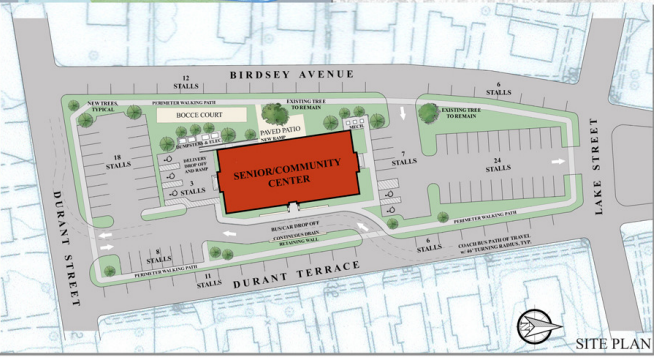

SITE PLAN

Highlights of Proposed Middletown Senior & Community Center

- Historical Significance: State Register of Historic Places
  - Entry Awning and Retaining Walls Blend
- Existing Programs Fit in Building
- Ample Room to Expand Senior Programs and Activities
- Fully Accessible & Code Compliant
  - Access at Lower Level with Drive-through for Coach Buses
- Create Modern Feel While Preserving Building History
- Valuable Community Space with Revenue Opportunities
- Convenient Location and Easy Access
- Energy Efficient
- Cafeteria seating for 94; Presentation seating for 125