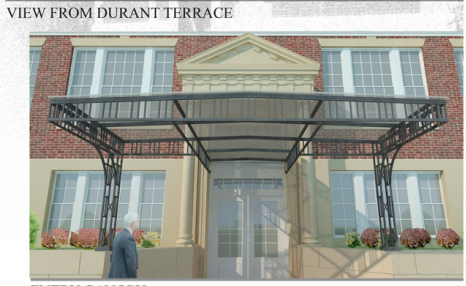

ENTRY CANOPY