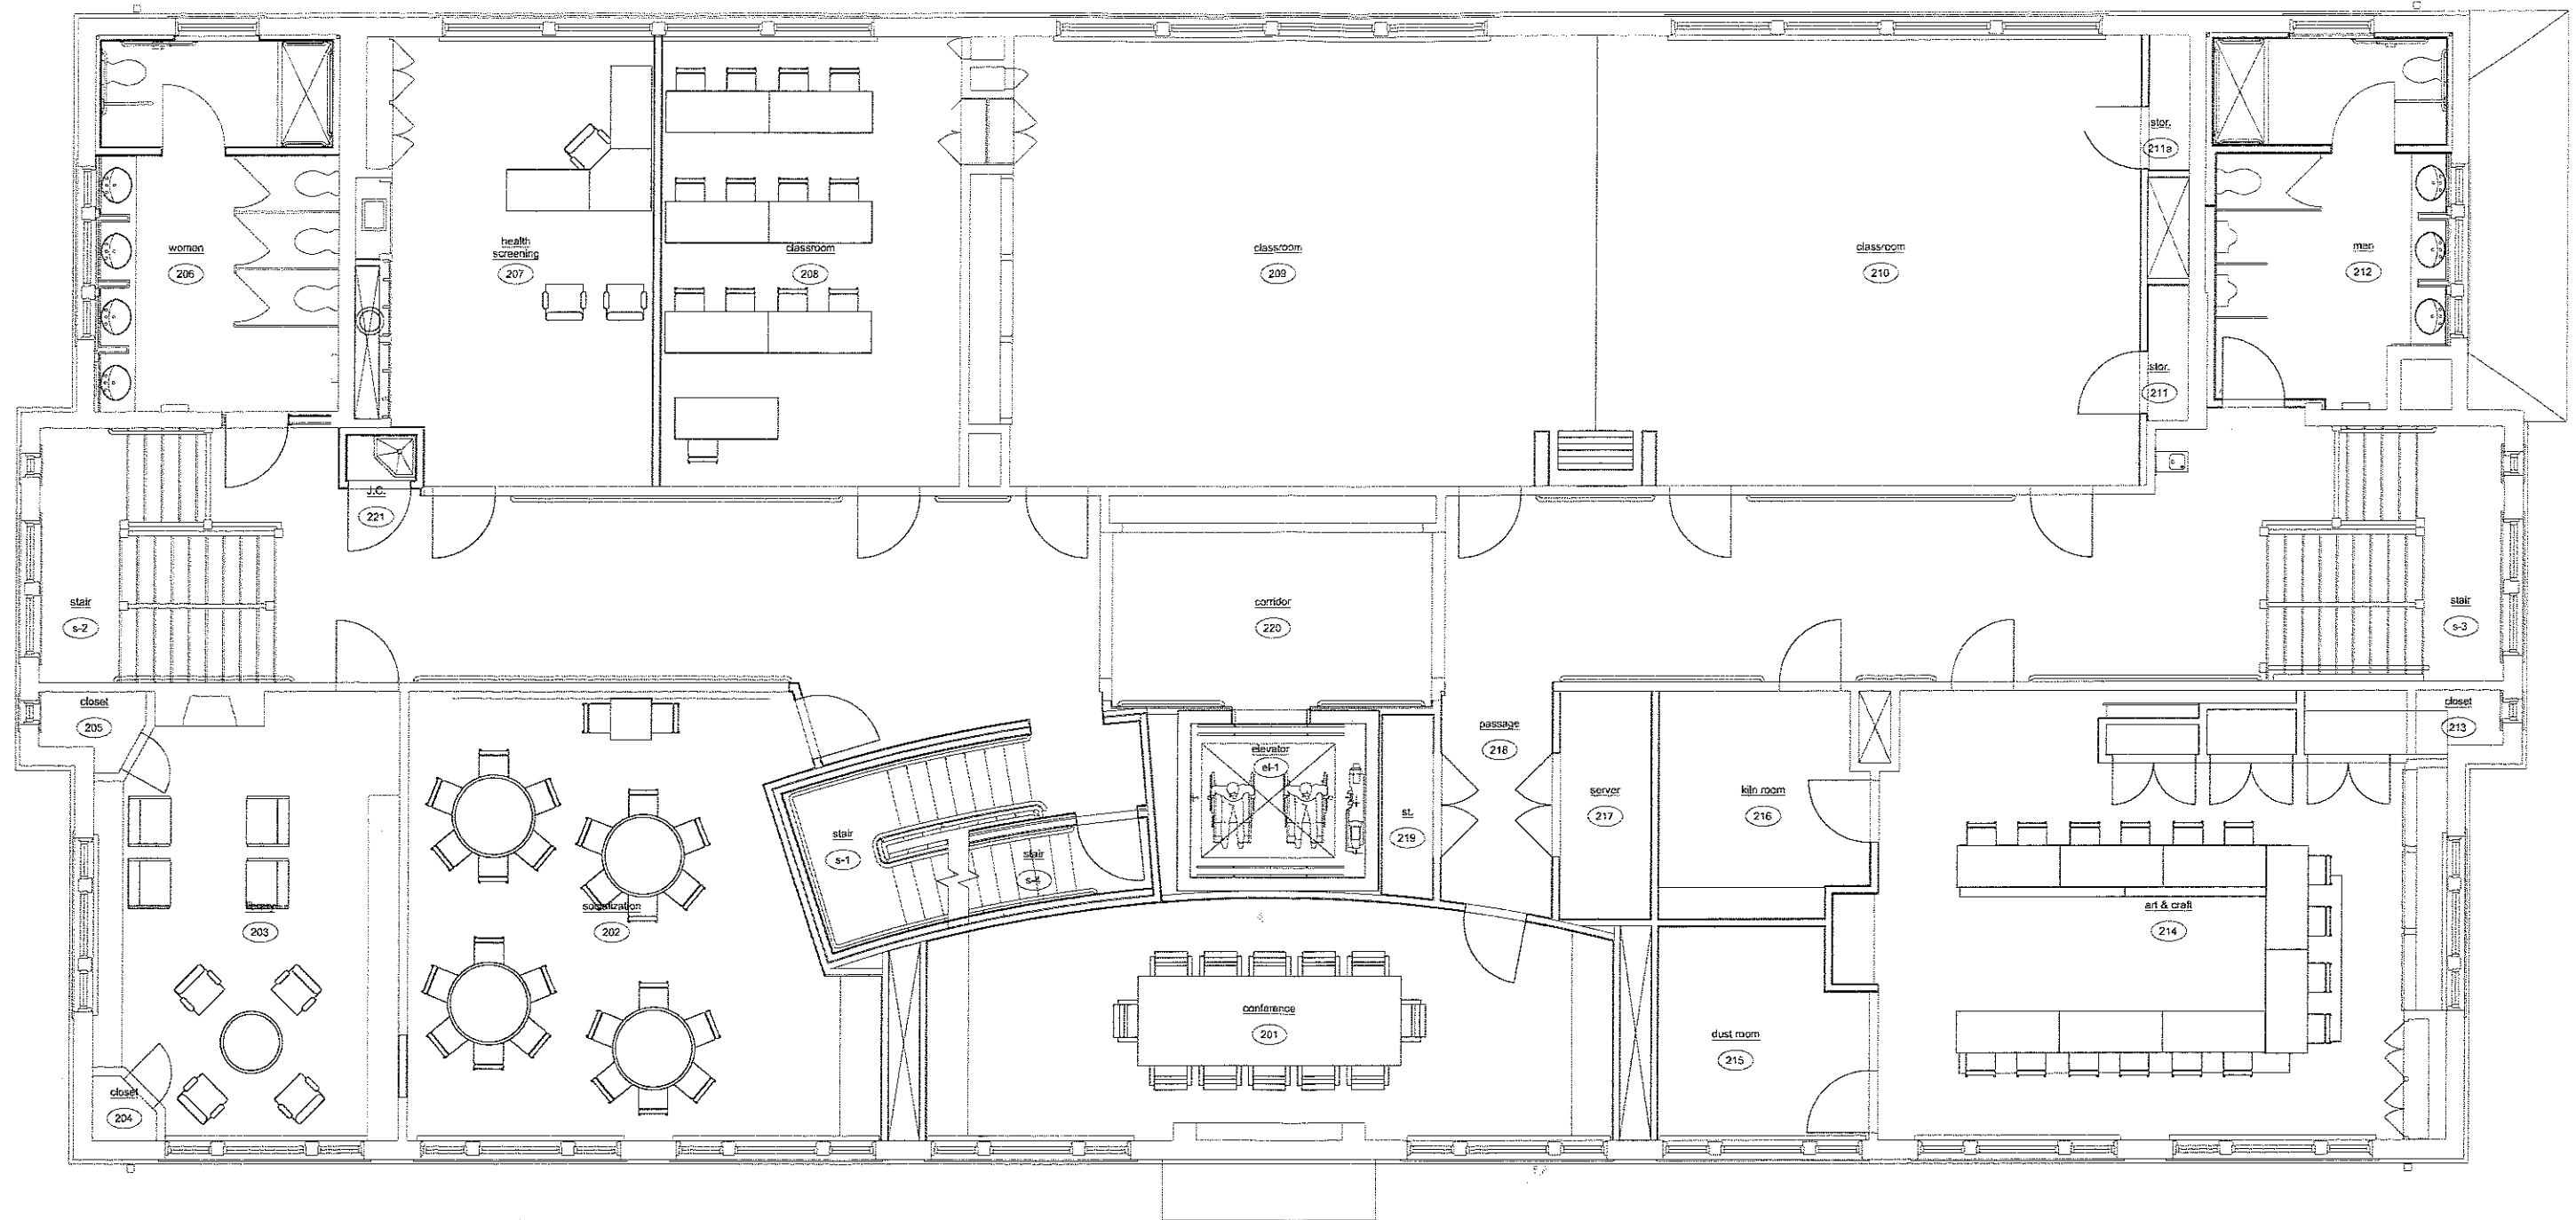

SILVER/PETRUCELLI + ASSOCIATES
Architects / Engineers / Interior Designers
3190 Whitney Avenue, Hamden, CT 06518
Tel: 203 230 9007 Fax: 203 230 8247
www.silverpetrucci.com

MIDDLETOWN SENIOR/COMMUNITY CENTER
April 2, 2014