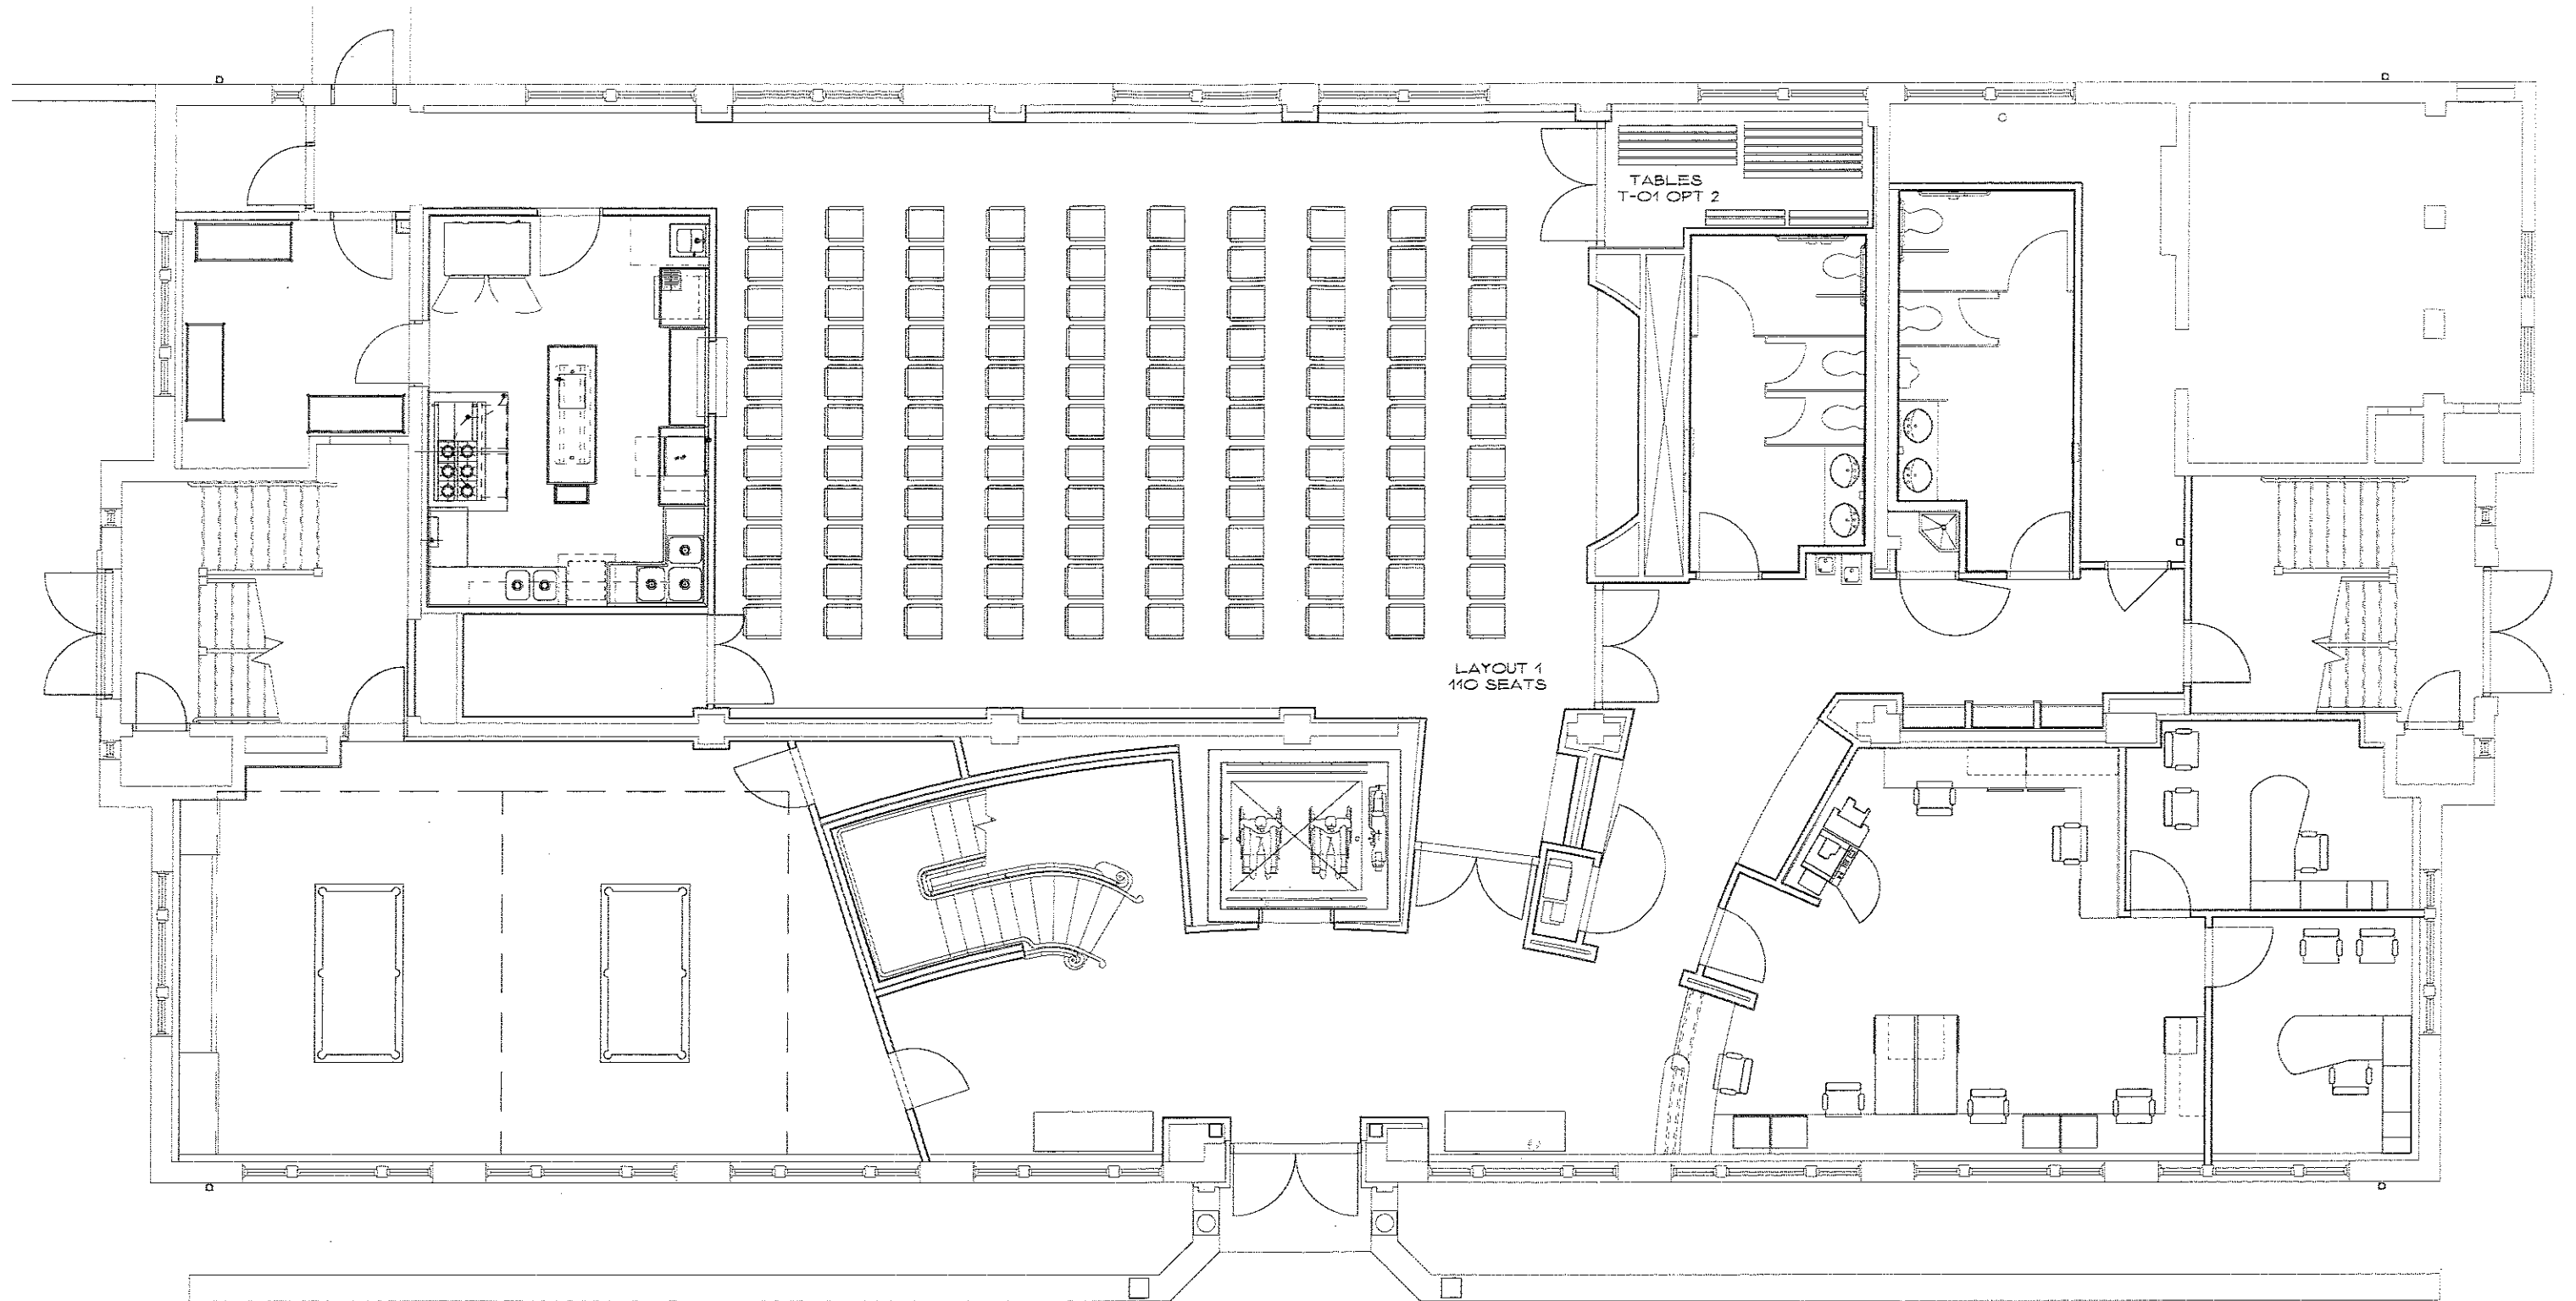

LAYOUT 2
106 SEATS, 15 TABLES

SILVER/PETRUCELLI + ASSOCIATES
Architects / Engineers / Interior Designers

3190 Whitney Avenue, Hamden, CT 06518
Tel: 203 230 9007 Fax: 203 230 8247
www.silverpetrucci.com

MIDDLETOWN SENIOR/COMMUNITY CENTER
April 2, 2014