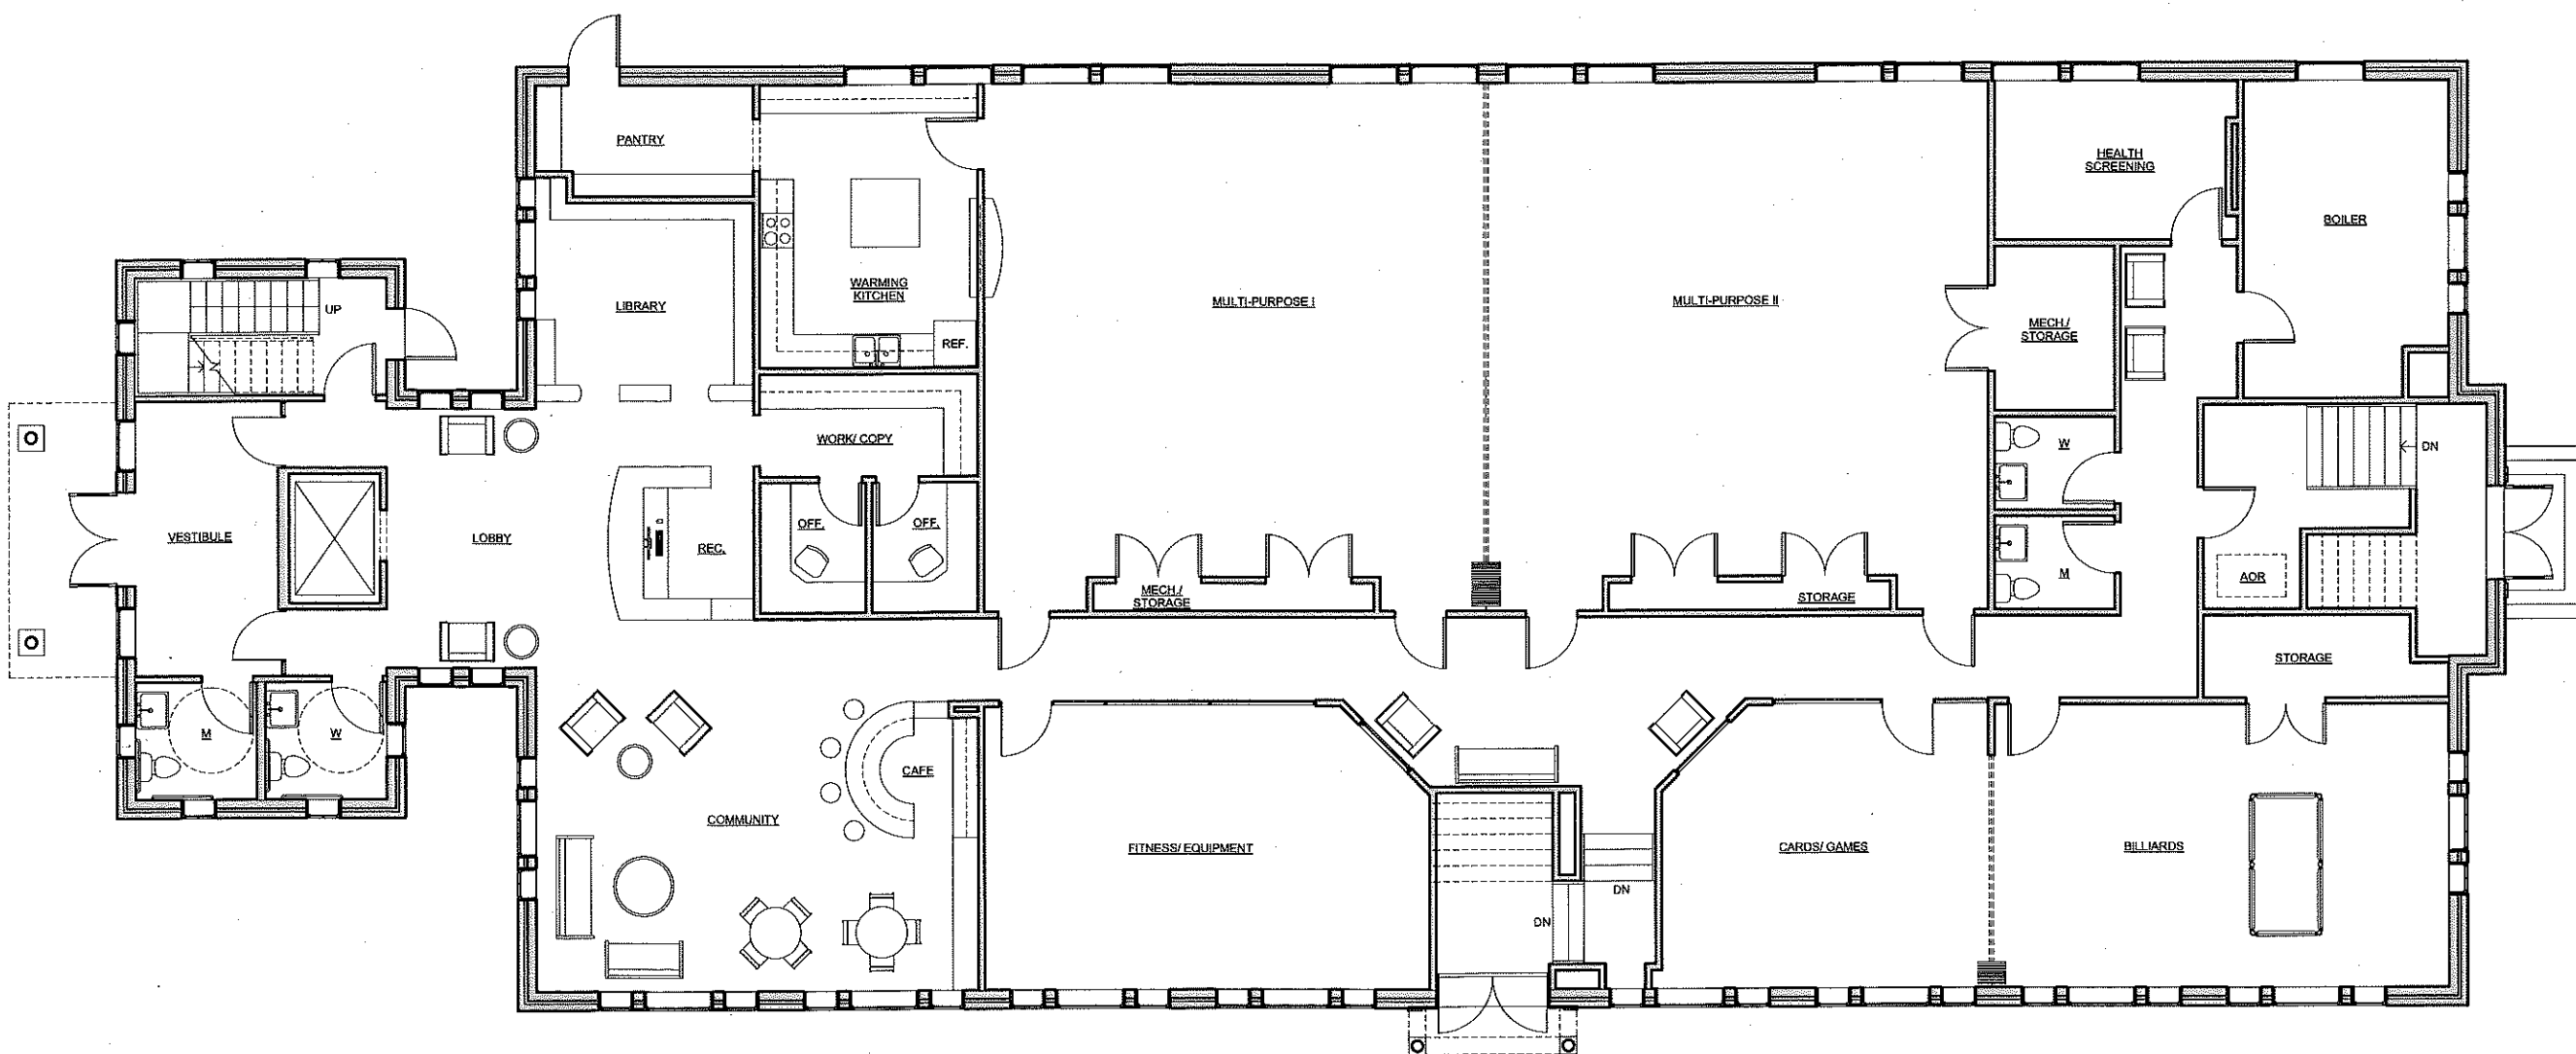

Sheet Description:

**BASEMENT PLAN**

Issue Dates:

**DECEMBER 2010**

Scale:

**3/16" = 1'-0"**

Project #:  
**1083**

Drawn by:  
**MJL**

Sheet #:

1 BASEMENT PLAN  
3/16" = 1'-0"